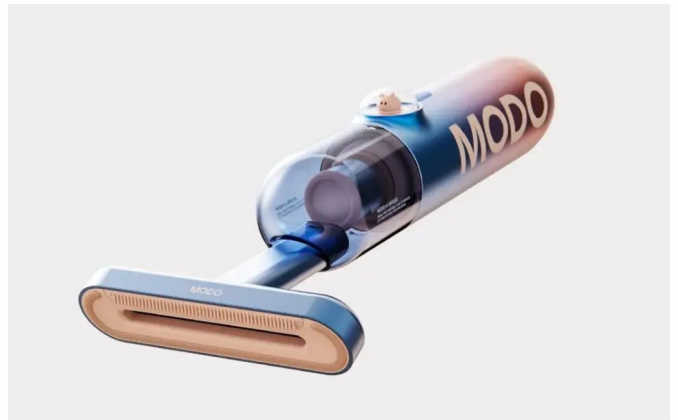

RISE OF GRADIENT

RISE OF GRADIENT

PRODUCT CODE

Front	Temple
TEM5585WC	TMPD2104
TEM5586WC	TMPD2105
TEM5587WC	TMPD2106
TEM5588WC	TMPD2107
TEM5589WC	TMPD2108
TEM5590WC	TMPD2109
TEM5591WC	TMPD2110
TEM5592WC	TMPD2111

Thickness

6.0mm (3.0mm + 3.0mm)

Thickness

4.0mm (1.0mm + 3.0mm)

General Size

170 x 465 mm

General Size

170 x 1400 mm